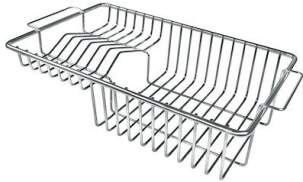

Small radius Bowls with squared shapes with a modern design and an increased capacity, for a minimal aesthetics connected with an extreme praticity.

TECHNICAL DATA

Lavello serie KE cod. 2269/080

GALLERY

EQUIPMENT

Automatic waste fitting - PM

8407 113

OPTIONAL ACCESSORIES

HDPE Chopping board
8657 001

HPDE Twin chopping board
8644 101

Stainless steel plate rack
8100 303
* only in combination with the accessory
8644 101

Stainless steel plate rack
8100 201

White bowl
8153 100

Glass chopping board
8631 300

**Graters kit with ring-holder and
food collection tray**
8159 101
* only in combination with the accessory
8644 101

**Iroko-wood sliding chopping board
with stainless steel colander**
8644 044