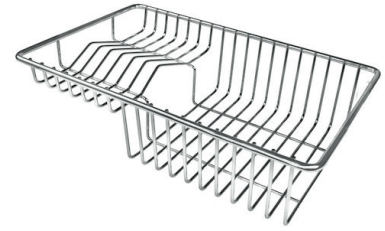

Deep bowls This bowls reach an important depth, over 20 cm, thanks to the advanced production technology, that can be offer great capiciency and praticity in all the washing operations.

Double mixer hole The large tap counter is already fitted with a series of 2 tap holes. In the second hole it is possible to install the remote control of the automatic drain or, alternatively, a practical soap dispenser.

Small radius Bowls with squared shapes with a modern design and an increased capacity, for a minimal aesthetics connected with an extreme praticity.

TECHNICAL DATA

Lavello serie KE cod. 2269/080

GALLERY

EQUIPMENT

Automatic waste fitting - PM

8407 113

OPTIONAL ACCESSORIES

HDPE Chopping board
8657 001

HPDE Twin chopping board
8644 101

Stainless steel plate rack
8100 303
* only in combination with the accessory
8644 101

Stainless steel plate rack
8100 201

White bowl
8153 100

Glass chopping board
8631 300

**Graters kit with ring-holder and
food collection tray**
8159 101
* only in combination with the accessory
8644 101

**Iroko-wood sliding chopping board
with stainless steel colander**
8644 044